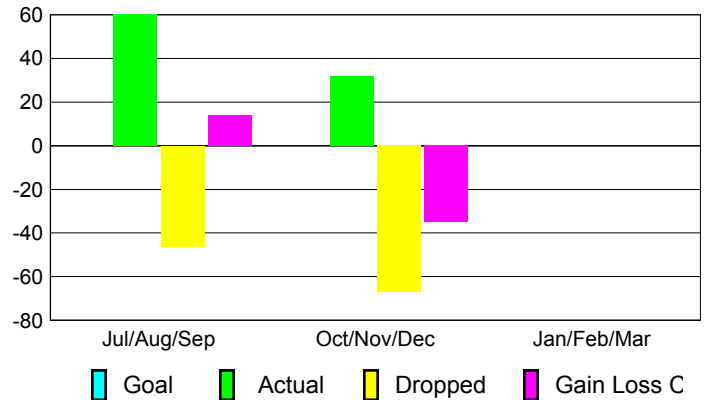

2012-2013 GMT Reports for District (or Undistricted) **District 26 M6**

GMT: MICHAEL P BUTLER

Location: MISSOURI

GMT CA: 1

CLUBS

Club Results
2012-2013

Clubs
2011-2012

Month	New Club Goal	Actual New Clubs	Actual Dropped Clubs	Gain/Loss of Clubs	Gain/Loss of Clubs
Jul/Aug/Sep	0	0	0	0	0
Oct/Nov/Dec	0	0	-1	-1	0
Jan/Feb/Mar	0	0	0	0	0
Totals	0	0	-1	-1	0

Club Results 2012-2013

Goal, New, Dropped, Gain/Loss

Comparison of Club Gain/Loss

Current Year Compared to the Previous Year

YTD Status Quo Clubs 2012-2013

Status Quo Clubs Compared to Status Quo Members

MEMBERSHIP

Membership Results
2012-2013

Membership
2011-2012

Month	Net Memb Goal	Actual New Memb	Actual Dropped Memb	Gain/Loss of Memb	Gain/Loss of Memb
Jul/Aug/Sep	0	60	-46	14	-27
Oct/Nov/Dec	0	32	-67	-35	-6
Jan/Feb/Mar	0	0	0	0	-18
Totals	0	92	-113	-21	-51

Membership Results 2012-2013

Goal, New, Dropped, Gain/Loss

Comparison of Membership Gain/Loss

Current Year Compared to the Previous Year

Gender Comparison 2012-2013

Jul/Aug/Sep

Oct/Nov/Dec

Jan/Feb/Mar