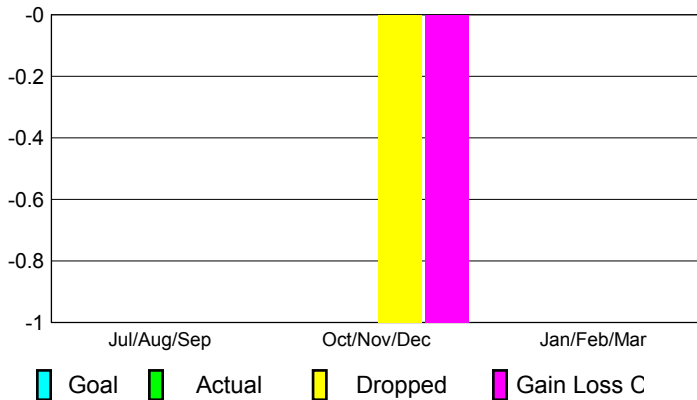

2012-2013 GMT Reports for District (or Undistricted) **District 26 M6**

GMT: MICHAEL P BUTLER

Location: MISSOURI

GMT CA: 1

CLUBS

Club Results
2012-2013

Clubs
2011-2012

Month	New Club Goal	Actual New Clubs	Actual Dropped Clubs	Gain/Loss of Clubs	Gain/Loss of Clubs
Jul/Aug/Sep	0	0	0	0	0
Oct/Nov/Dec	0	0	-1	-1	0
Jan/Feb/Mar	0	0	0	0	0
Totals	0	0	-1	-1	0

Club Results 2012-2013

Goal, New, Dropped, Gain/Loss

Comparison of Club Gain/Loss

Current Year Compared to the Previous Year

YTD Status Quo Clubs 2012-2013

Status Quo Clubs Compared to Status Quo Members

MEMBERSHIP