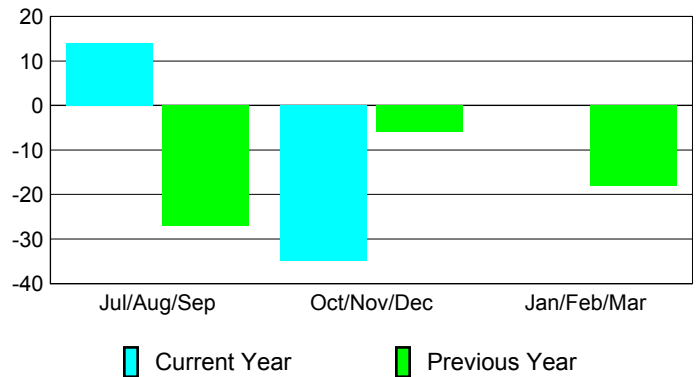

Membership Results
2012-2013

Membership
2011-2012

Month	Net Memb Goal	Actual New Memb	Actual Dropped Memb	Gain/Loss of Memb	Gain/Loss of Memb
Jul/Aug/Sep	0	60	-46	14	-27
Oct/Nov/Dec	0	32	-67	-35	-6
Jan/Feb/Mar	0	0	0	0	-18
Totals	0	92	-113	-21	-51

Membership Results 2012-2013

Goal, New, Dropped, Gain/Loss

Comparison of Membership Gain/Loss

Current Year Compared to the Previous Year

Gender Comparison 2012-2013

Jul/Aug/Sep

Oct/Nov/Dec

Jan/Feb/Mar